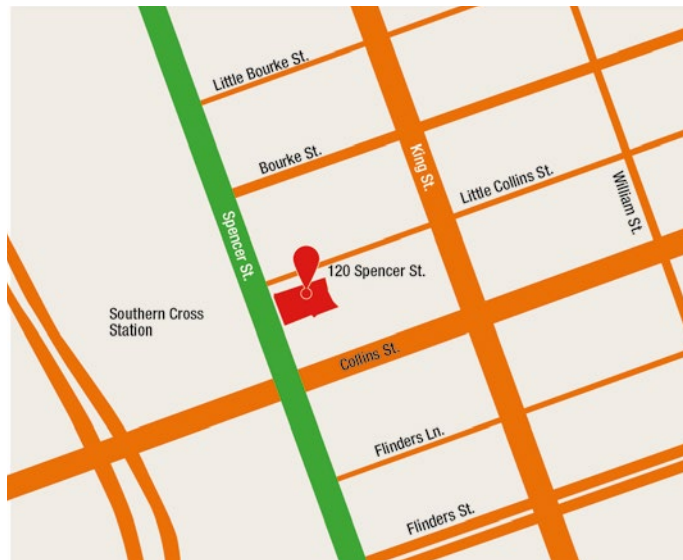

MORE INFORMATION

About your MEB course: monashcollege.edu.au/english-courses

About your new campus: monashcollege.edu.au/120-spencer

CONTACT US

If you have any questions, we are here to help.

About your offer: scenquiries@monash.edu

About enrolment and orientation:
student.admin@monashcollege.edu.au